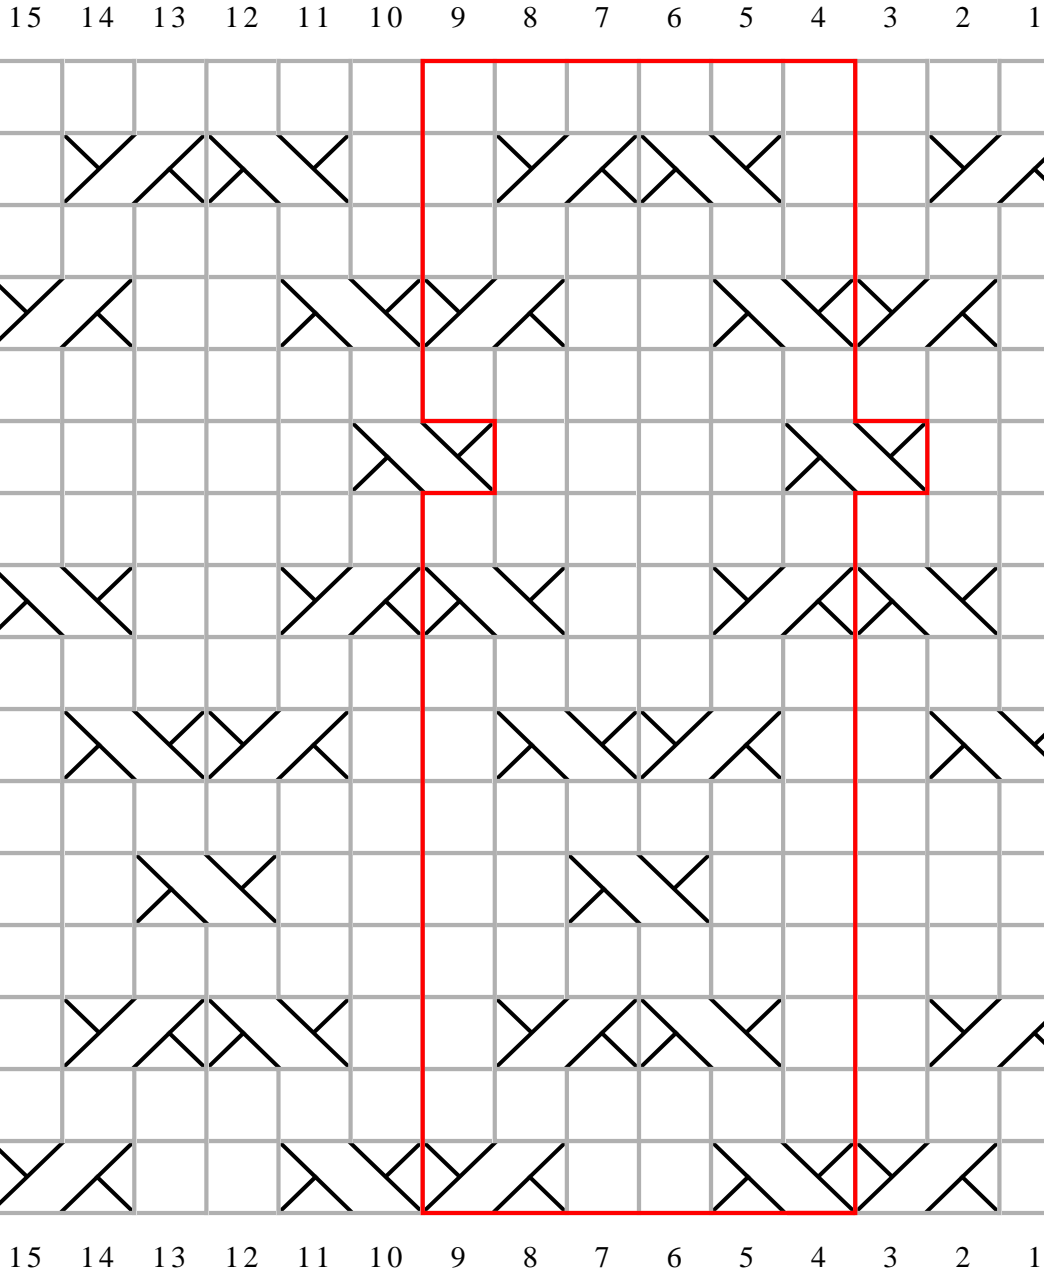

Chart F

Key

-  RS: knit  
WS: purl
-  LC
-  RC
-  Repeat